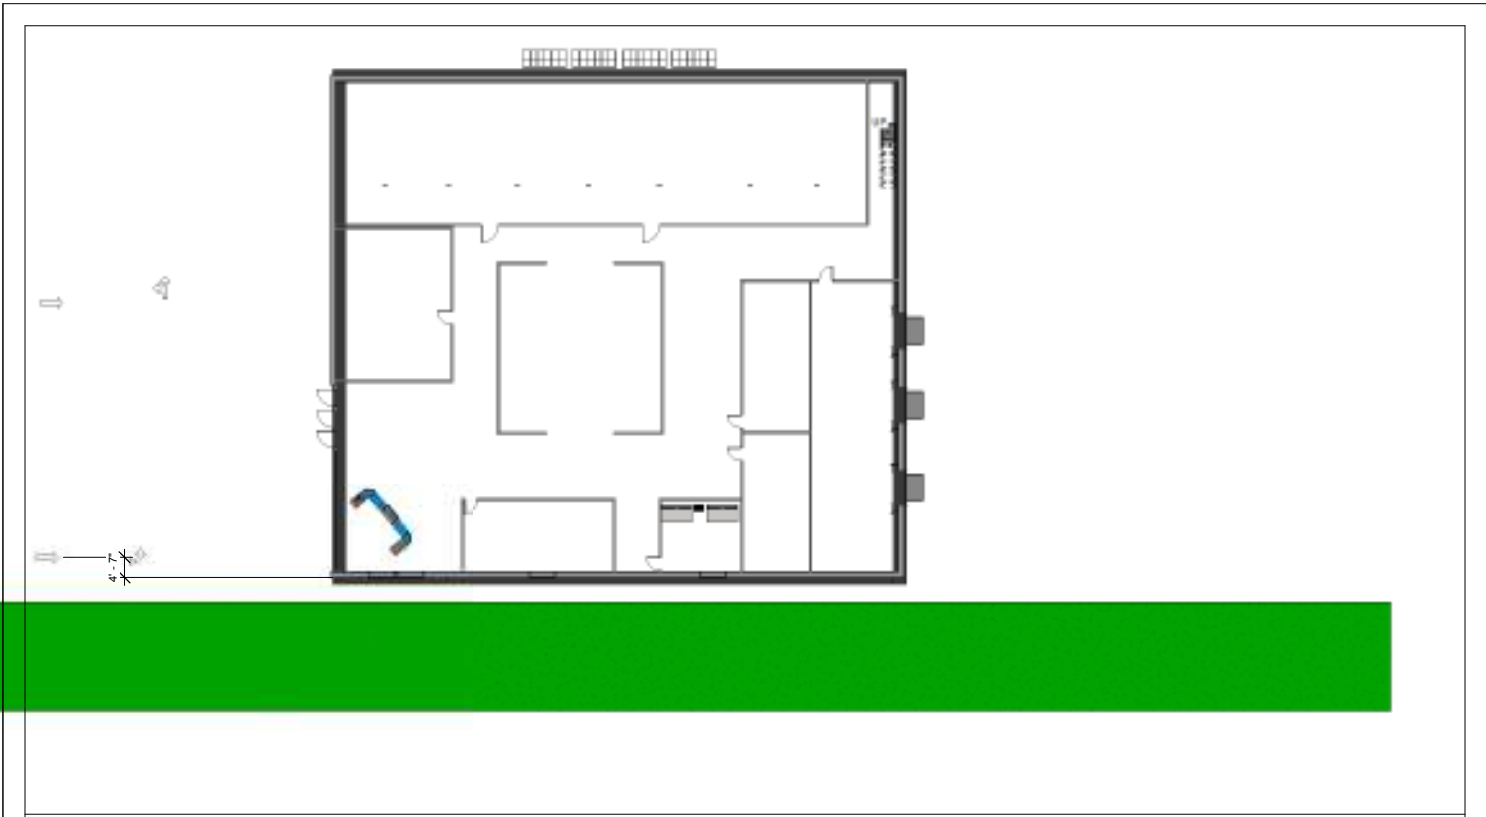

11/15/2013 8:13:44 AM

Autodesk Revit

www.autodesk.com/revit

Tim Rigney  
Commercial Project

No.	Description	Date

floor 1

Project number	Project Number	<b>104</b>
Date	Issue Date	
Drawn by	Author	
Checked by	Checker	
Scale 1" = 20'-0"		